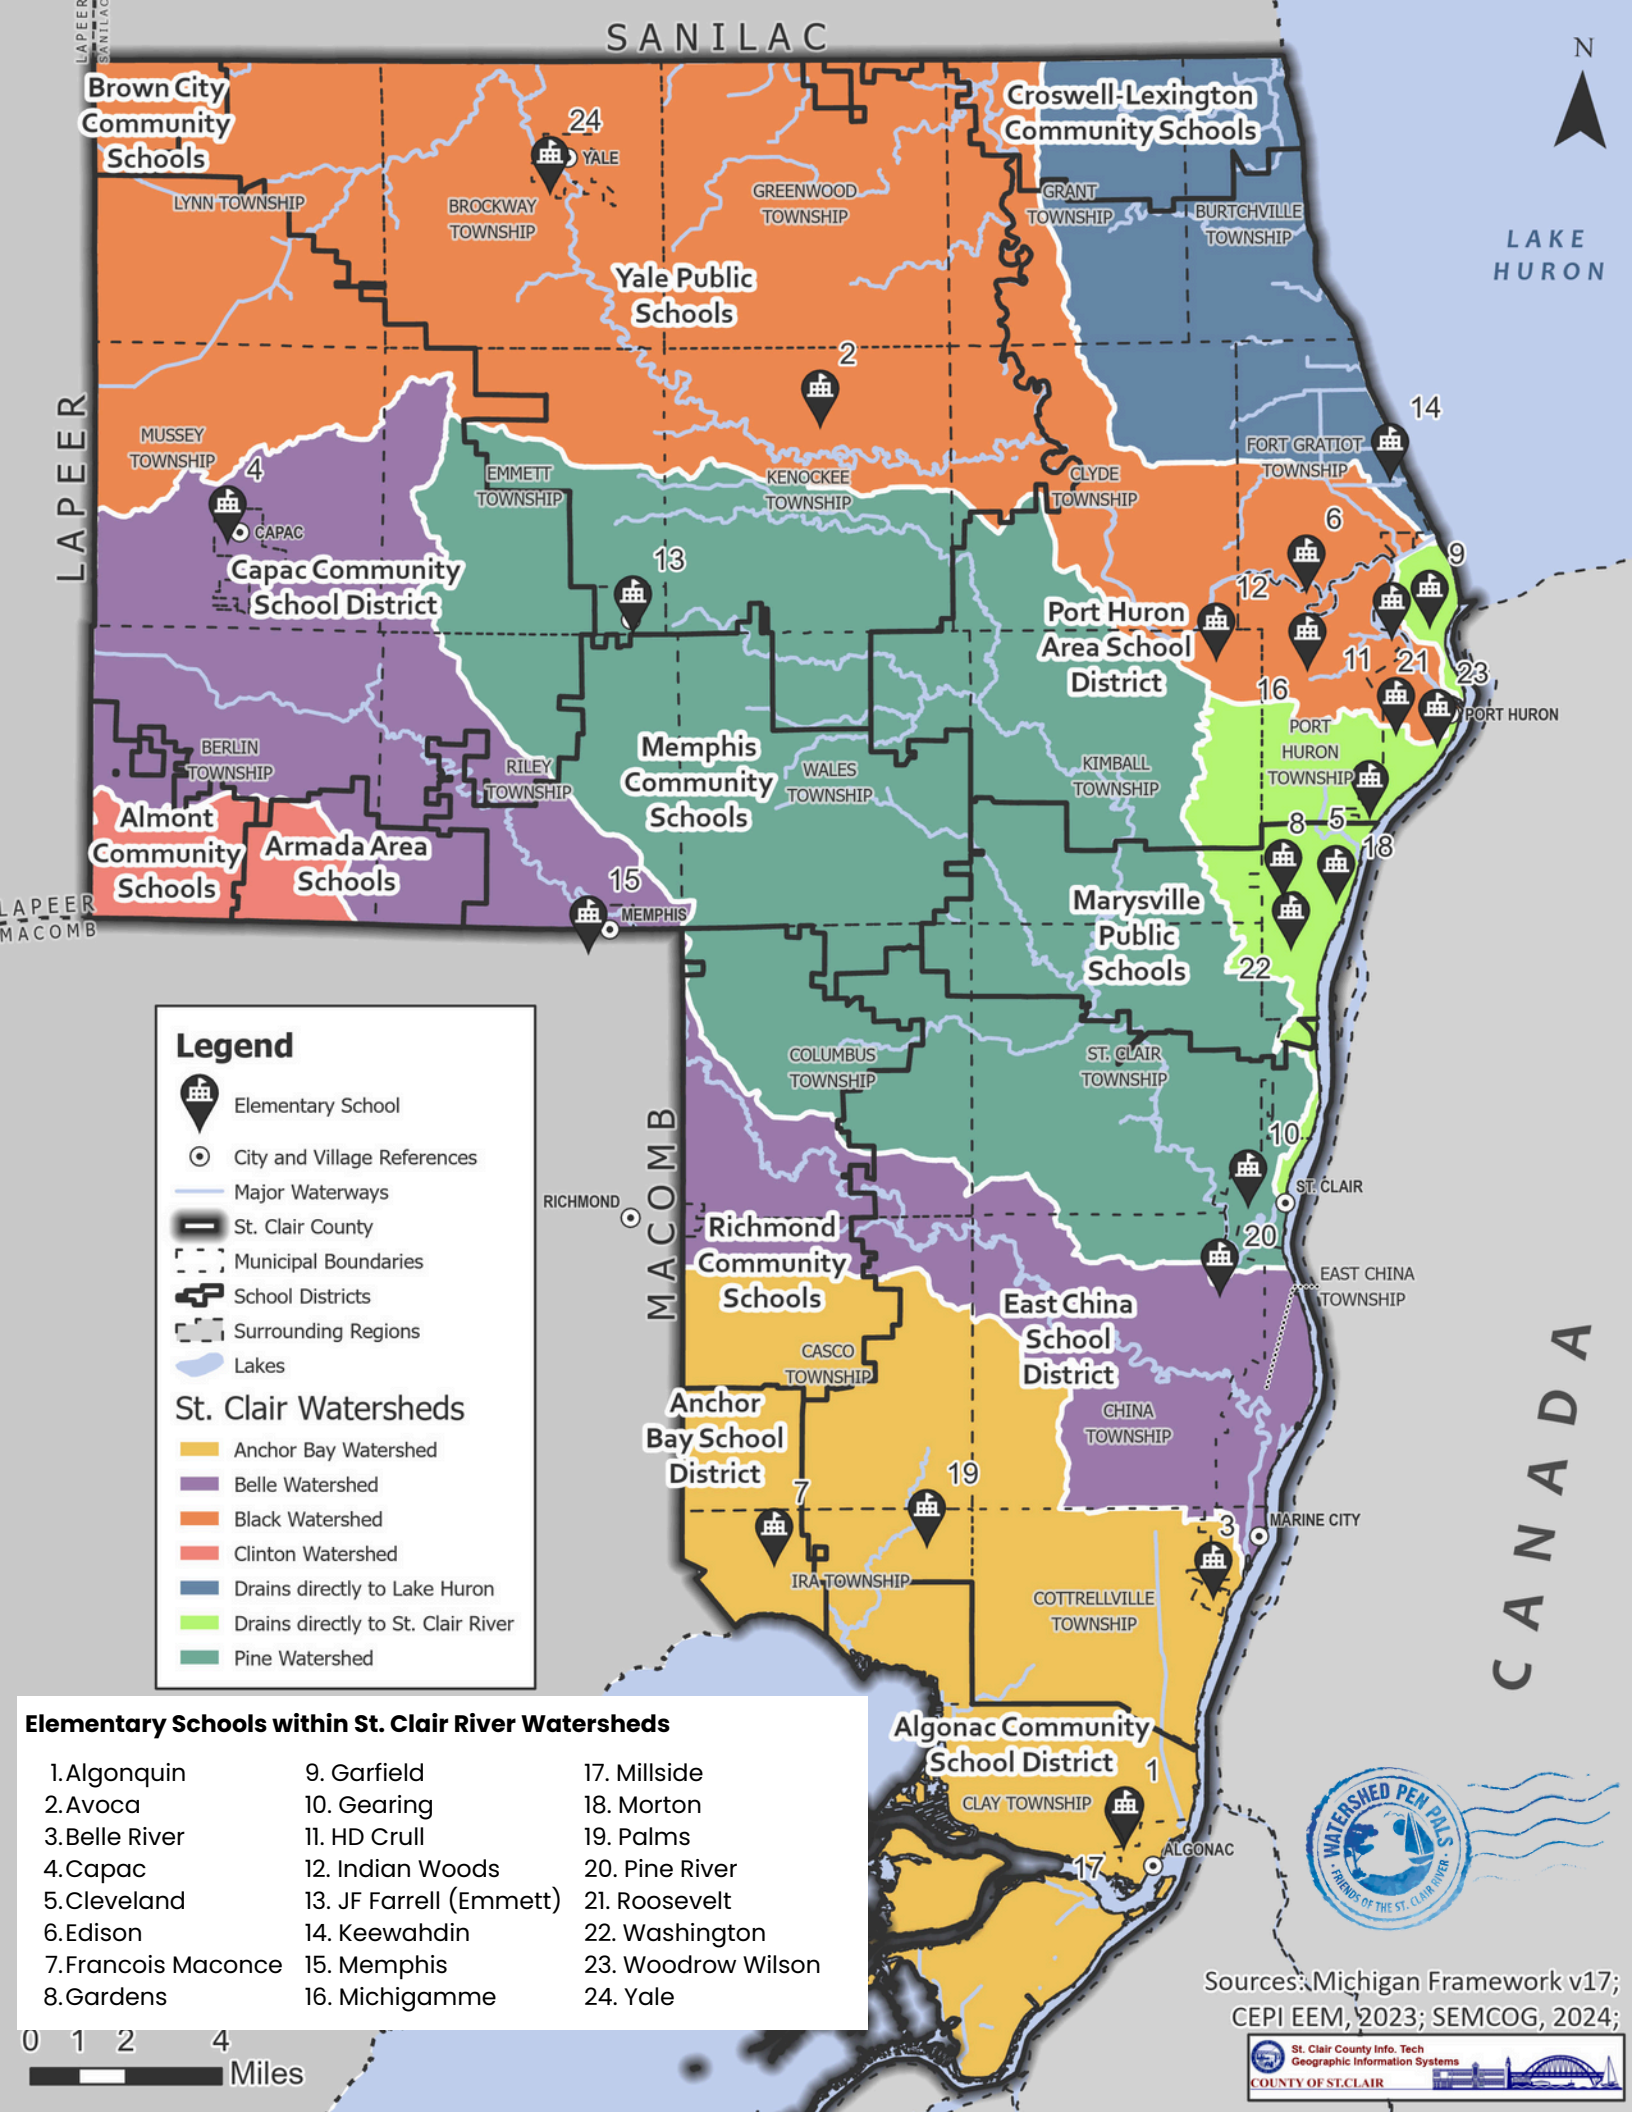

Legend

- Elementary School
- City and Village References
- Major Waterways
- St. Clair County
- Municipal Boundaries
- School Districts
- Surrounding Regions
- Lakes

St. Clair Watersheds

- Anchor Bay Watershed
- Belle Watershed
- Black Watershed
- Clinton Watershed
- Drains directly to Lake Huron
- Drains directly to St. Clair River
- Pine Watershed

Elementary Schools within St. Clair River Watersheds

1. Algonquin	9. Garfield	17. Millside
2. Avoca	10. Gearing	18. Morton
3. Belle River	11. HD Crull	19. Palms
4. Capac	12. Indian Woods	20. Pine River
5. Cleveland	13. JF Farrell (Emmett)	21. Roosevelt
6. Edison	14. Keewahdin	22. Washington
7. Francois Maconce	15. Memphis	23. Woodrow Wilson
8. Gardens	16. Michigamme	24. Yale

Sources: Michigan Framework v17; CEPI EEM, 2023; SEMCOG, 2024;